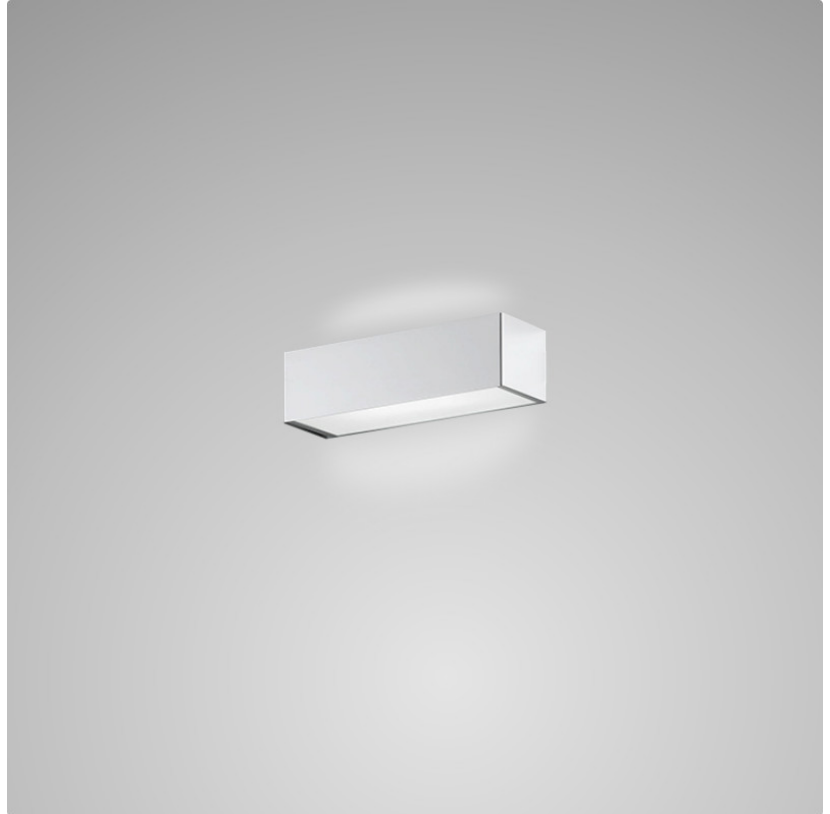

TOY SURFACE

D83139

GENERAL

Series: Toy _____
Brand: Panzeri _____
Division: Design _____
Mounting Type: Surface _____
Mounting Location: Wall _____
Subcategory: Ambient _____

PHYSICAL

Shape: Rectangle _____
Length (mm): 250 _____
Length (in): 9 7/8 _____
Height (mm): 70 _____
Height (in): 2 3/4 _____
Extension (mm): 85 _____
Extension (in): 3 1/4 _____
Light Distribution: Direct / Indirect _____
Weight (kg): 0.9 _____
Weight (lbs): 2 _____
Diffuser: Frost White Glass _____
Fixture Finish: SST _____
Fixture Material: Metal _____

ELECTRICAL

Number of Lamps: 1 _____
Lamp Type: CFL _____
Bulb Included: Bulb Not Included _____
Total Output Wattage (W): 26 _____
Max. Wattage Per Lamp (W): 26 _____
Lamp Base: GX24-q3 _____
Driver Included: Yes _____
Driver Type: Ballast - 120Vac - Non-dimming _____
Input Voltage (V): 120 _____

LED

OPTICAL

RATINGS AND CERTIFICATIONS

Certified By: CSA Certified to UL and CSA Standards _____
IP rating: IP40 _____